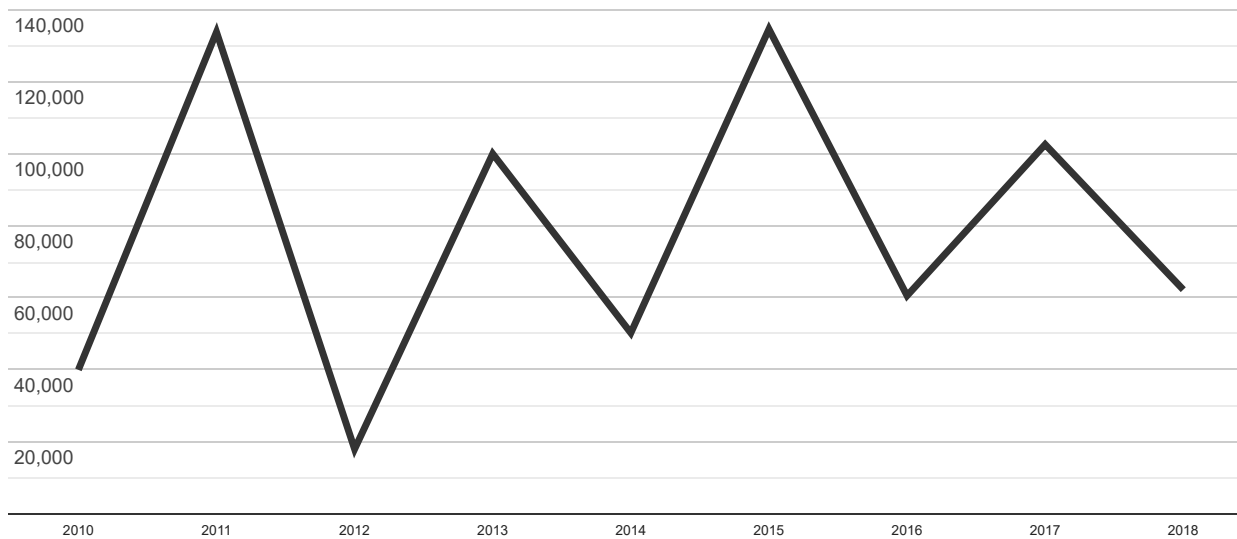

Largest Individual Donation

Largest Individual  
Donation  
**\$62,260**  
in 2018  
**-39%**